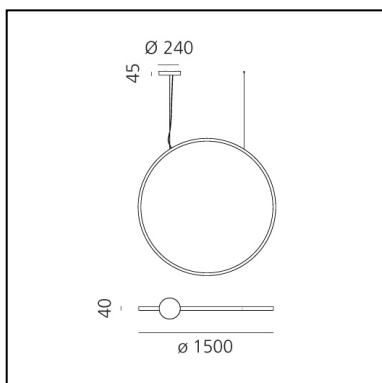

"O" 150 - Suspension

Elemental

IP67  

LUMINAIRE

- Watt: **70W**
- Delivered lumens output: **2850lm**
- CCT: **3000K**
- CRI: **90**

Notes

DESCRIPTION

"O" is an essential element that, when switched off, frames nature and suggests perspectives, an unobtrusive object in space that does not alter environmental balances. Its controlled and comfortable light emission can be adjusted with sensors and with the Artemide App to ensure focused operation, thus preventing waste and respecting the circadian cycles of all animal and plant species.

Introduced in 2018 both floor and suspended outdoor versions, it is a perfect lighting also for indoor use thanks to a cabled option that allows easy relocation. Also in this case the IP degree of protection is still suitable for outdoor use. Its lightness is not just formal: its thin aluminium profile is an element of its own, which can be moved wherever necessary, allowing multiple uses, and creating a pleasant ambiance anywhere with its soft, non-glaring light. "O" is developed in the original 90-cm diameter version, as well as in a smaller, 45-cm and bigger 150-cm versions featuring all the characteristics of the original one. "O" is thus a comprehensive family of elements creating dynamic lightscapes.

PRODUCT CODE: T072230

FEATURES

- Article Code: **T072230**
- Colour: **Black**
- Installation: **Suspension**
- Material: **Aluminium, Silicone diffuser**
- Series: **Design Collection, Architectural Outdoor**
- Environment: **Outdoor**
- design by: **Elemental**

DIMENSIONS

- Width: **cm 4**
- Diameter: **cm 150**